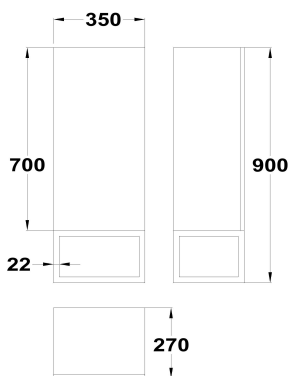

ITACA 1 door column

Ref: 187130004 EAN: 8434777001342

Finish: Nogal/black

90 cm

- PB (particle board).
- Made in Spain.
- Soft-close hardware.
- Push-to-open system.
- Drawer interior colour: Same as the bath cabinet.
- Pre-Assembled (No assembly required).
- With metal frame included.
- Right side opening.