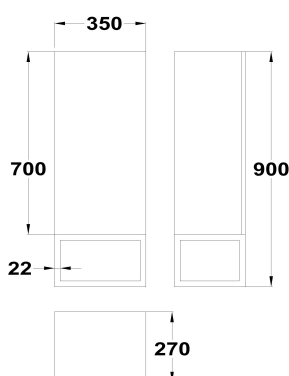

ITACA

1 door column

Ref: 187130013 EAN: 8434777005715

Finish: Nogal/black

90 cm

- PB (particle board).
- Made in Spain.
- Soft-close hardware.
- Push-to-open system.
- Drawer interior colour: Same as the bath cabinet.
- Pre-Assembled (No assembly required).
- With metal frame included.
- Left side opening.