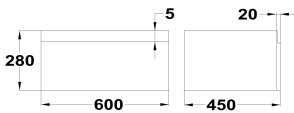

SOLLER

1 drawer bath cabinet

Ref: 187160009 EAN: 8434777001731

Finish: Matte white

60 cm

- MDF (Medium Density Fiberboard).
- This is a modular bath cabinet model. You can request your own composición.
- Made in Spain.
- Hettich Fittings.
- Soft close mechanism.
- Drawer interior colour: Anthracite.
- Pre-Assembled (No assembly required).
- With syphon cut-out.