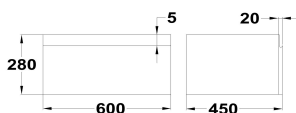

SOLLER

1 drawer bath cabinet

Ref: 187160012 EAN: 8434777005173

Finish: Matte white

60 cm

- MDF (Medium Density Fiberboard).
- This is a modular bath cabinet model. You can request your own composición.
- Made in Spain.
- Hettich Fittings.
- Soft close mechanism.
- Drawer interior colour: Anthracite.
- Pre-Assembled (No assembly required).
- Without syphon cut-out.