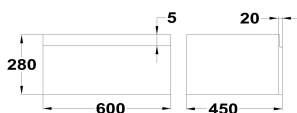

SOLLER

1 drawer bath cabinet

Ref: 187160012 EAN: 8434777005173

Finish: Matte white

60 cm

- MDF (Medium Density Fiberboard).
- This is a modular bath cabinet model. You can request your own composición.
- Made in Spain.
- Hettich Fittings.
- Soft close mechanism.
- Drawer interior colour: Anthracite.
- Pre-Assembled (No assembly required).
- Without syphon cut-out.