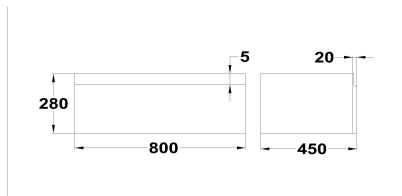

SOLLER

1 drawer bath cabinet

Ref: 187160010 EAN: 8434777001748

Finish: Matte white

80 cm

- MDF (Medium Density Fiberboard).
- This is a modular bath cabinet model. You can request your own composición.
- Made in Spain.
- Hettich Fittings.
- Soft close mechanism.
- Drawer interior colour: Anthracite.
- Pre-Assembled (No assembly required).
- With syphon cut-out.