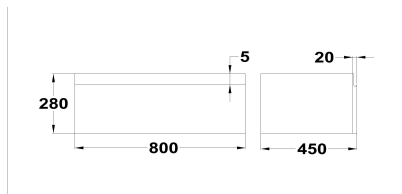

SOLLER

1 drawer bath cabinet

Ref: 187160013 EAN: 8434777005197

Finish: Matte white

80 cm

- MDF (Medium Density Fiberboard).
- This is a modular bath cabinet model. You can request your own composición.
- Made in Spain.
- Hettich Fittings.
- Soft close mechanism.
- Drawer interior colour: Anthracite.
- Pre-Assembled (No assembly required).
- Without syphon cut-out.