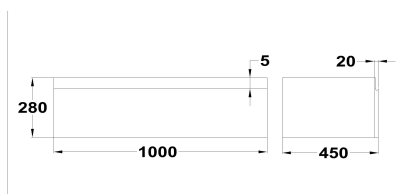

SOLLER

1 drawer bath cabinet

Ref: 187160011 EAN: 8434777001755

Finish: Matte white

100 cm

- MDF (Medium Density Fiberboard).
- This is a modular bath cabinet model. You can request your own composición.
- Made in Spain.
- Hettich Fittings.
- Soft close mechanism.
- Drawer interior colour: Anthracite.
- Pre-Assembled (No assembly required).
- With syphon cut-out.