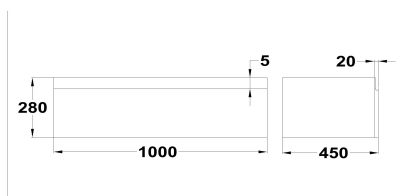

SOLLER

1 drawer bath cabinet

Ref: 187160014 EAN: 8434777005210

Finish: Matte white

- 100 cm
- MDF (Medium Density Fiberboard).
 - This is a modular bath cabinet model. You can request your own composición.
 - Made in Spain.
 - Hettich Fittings.
 - Soft close mechanism.
 - Drawer interior colour: Anthracite.
 - Pre-Assembled (No assembly required).
 - Without syphon cut-out.