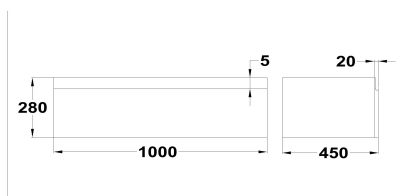

SOLLER

1 drawer bath cabinet

Ref: 187160014 EAN: 8434777005210

Finish: Matte white

100 cm

- MDF (Medium Density Fiberboard).
- This is a modular bath cabinet model. You can request your own composición.
- Made in Spain.
- Hettich Fittings.
- Soft close mechanism.
- Drawer interior colour: Anthracite.
- Pre-Assembled (No assembly required).
- Without syphon cut-out.