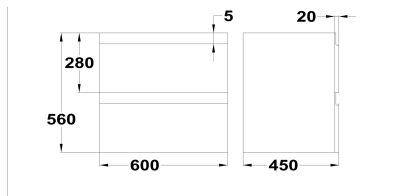

SOLLER

2 drawers bath cabinet

Ref: 187100017 EAN: 8434777001700

Finish: Matte white

60 cm

- MDF (Medium Density Fiberboard).
- This is a modular bath cabinet model. You can request your own composición.
- Made in Spain.
- Hettich Fittings.
- Soft close mechanism.
- Drawer interior colour: Anthracite.
- Pre-Assembled (No assembly required).
- With syphon cut-out.