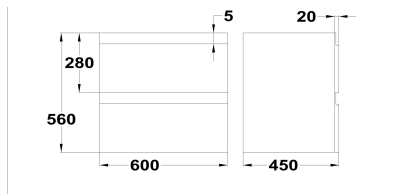

SOLLER

2 drawers bath cabinet

Ref: 187100033 EAN: 8434777005166

Finish: Matte white

60 cm

- MDF (Medium Density Fiberboard).
- This is a modular bath cabinet model. You can request your own composición.
- Made in Spain.
- Hettich Fittings.
- Soft close mechanism.
- Drawer interior colour: Anthracite.
- Pre-Assembled (No assembly required).
- Without syphon cut-out.