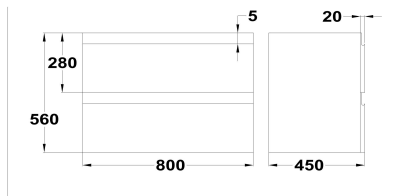

### 2 drawers bath cabinet

Ref: 187100018 EAN: 8434777001717

Finish: Matte white

80 cm

- MDF (Medium Density Fiberboard).
- This is a modular bath cabinet model. You can request your own composición.
- Made in Spain.
- Hettich Fittings.
- Soft close mechanism.
- Drawer interior colour: Anthracite.
- Pre-Assembled (No assembly required).
- With syphon cut-out.