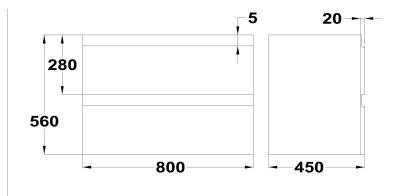

SOLLER

2 drawers bath cabinet

Ref: 187100034 EAN: 8434777005180

Finish: Matte white

80 cm

- MDF (Medium Density Fiberboard).
- This is a modular bath cabinet model. You can request your own composición.
- Made in Spain.
- Hettich Fittings.
- Soft close mechanism.
- Drawer interior colour: Anthracite.
- Pre-Assembled (No assembly required).
- Without syphon cut-out.