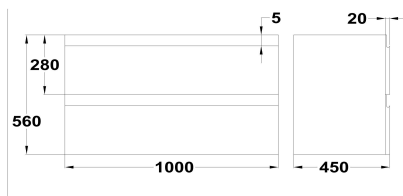

**SOLLER****2 drawers bath cabinet**

Ref: 187100019 EAN: 8434777001724

Finish: Matte white

100 cm

- MDF (Medium Density Fiberboard).
- This is a modular bath cabinet model. You can request your own composición.
- Made in Spain.
- Hettich Fittings.
- Soft close mechanism.
- Drawer interior colour: Anthracite.
- Pre-Assembled (No assembly required).
- With syphon cut-out.