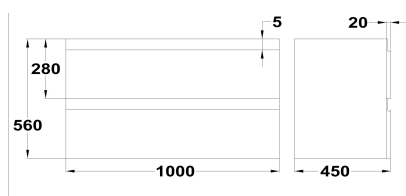

SOLLER

2 drawers bath cabinet

Ref: 187100035 EAN: 8434777005227

Finish: Matte white

100 cm

- MDF (Medium Density Fiberboard).
- This is a modular bath cabinet model. You can request your own composición.
- Made in Spain.
- Hettich Fittings.
- Soft close mechanism.
- Drawer interior colour: Anthracite.
- Pre-Assembled (No assembly required).
- Without syphon cut-out.