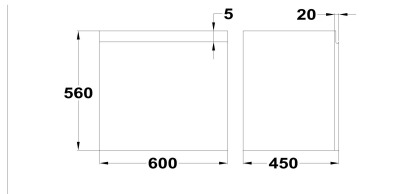

SOLLER

Auxiliary bath cabinet with interior drawer

Ref: 187160006 EAN: 8434777001687

Finish: Matte white

60 cm

- MDF (Medium Density Fiberboard).
- This is a modular bath cabinet model. You can request your own composición.
- Made in Spain.
- Hettich Fittings.
- Soft close mechanism.
- Drawer interior colour: Anthracite.
- Pre-Assembled (No assembly required).
- Without syphon cut-out.