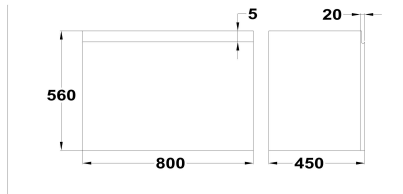

SOLLER

Auxiliary bath cabinet with interior drawer

Ref: 187160007 EAN: 8434777001649

Finish: Matte white

80 cm

- MDF (Medium Density Fiberboard).
- This is a modular bath cabinet model. You can request your own composición.
- Made in Spain.
- Hettich Fittings.
- Soft close mechanism.
- Drawer interior colour: Anthracite.
- Pre-Assembled (No assembly required).
- Without syphon cut-out.