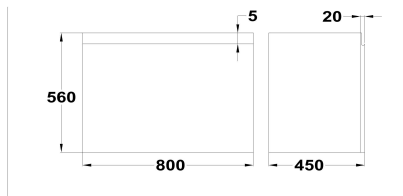

SOLLER

Auxiliary bath cabinet with interior drawer

Ref: 187160007 EAN: 8434777001649

Finish: Matte white

80 cm

- MDF (Medium Density Fiberboard).
- This is a modular bath cabinet model. You can request your own composición.
- Made in Spain.
- Hettich Fittings.
- Soft close mechanism.
- Drawer interior colour: Anthracite.
- Pre-Assembled (No assembly required).
- Without syphon cut-out.