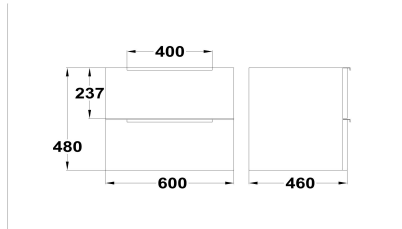

INCA + 2 drawers bath cabinet

Ref: F5411002022200A EAN: 8413509278764

Finish: Matte white

60 cm

- PB (particle board).
- You can add an Inca+ countertop to this bath cabinet and use this bath cabinet with a countertop basin.
- Made in Spain.
- For countertop basins and wall hung basins compositions.
- Hettich Fittings.
- Soft close mechanism.
- Drawer interior colour: Anthracite.
- Pre-Assembled (No assembly required).
- Metallic handle.
- With syphon cut-out.