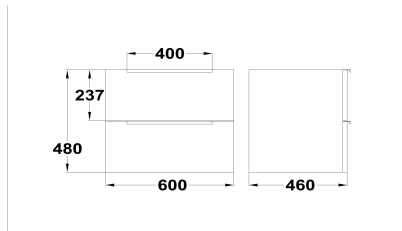

INCA + 2 drawers bath cabinet

Ref: F54120020EE200A EAN: 8413509278825

Finish: Nature wood/ black

60 cm

- PB (particle board).
- You can add an Inca+ countertop to this bath cabinet and use this bath cabinet with a countertop basin.
- Made in Spain.
- For countertop basins and wall hung basins compositions.
- Hettich Fittings.
- Soft close mechanism.
- Drawer interior colour: Anthracite.
- Pre-Assembled (No assembly required).
- Metallic handle.
- With syphon cut-out.