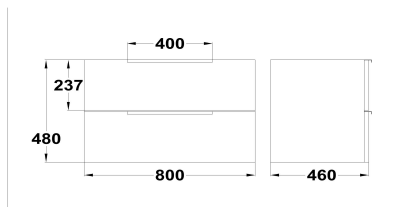

**INCA +
2 drawers bath cabinet**

Ref: F5411002022400A EAN: 8413509278771

Finish: Matte white

80 cm

- PB (particle board).
- You can add an Inca+ countertop to this bath cabinet and use this bath cabinet with a countertop basin.
- Made in Spain.
- For countertop basins and wall hung basins compositions.
- Hettich Fittings.
- Soft close mechanism.
- Drawer interior colour: Anthracite.
- Pre-Assembled (No assembly required).
- Metallic handle.
- With syphon cut-out.