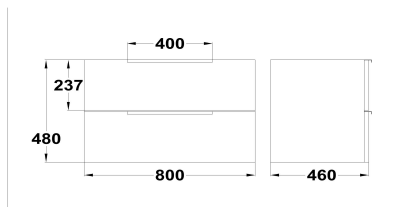

INCA + 2 drawers bath cabinet

Ref: F54120020EE400A EAN: 8413509278832

Finish: Nature wood/ black

80 cm

- PB (particle board).
- You can add an Inca+ countertop to this bath cabinet and use this bath cabinet with a countertop basin.
- Made in Spain.
- For countertop basins and wall hung basins compositions.
- Hettich Fittings.
- Soft close mechanism.
- Drawer interior colour: Anthracite.
- Pre-Assembled (No assembly required).
- Metallic handle.
- With syphon cut-out.