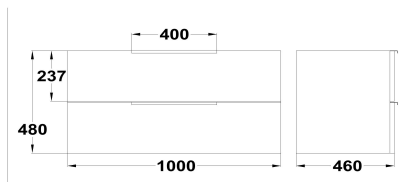

## INCA + 2 drawers bath cabinet

Ref: F5411002022600A EAN: 8413509278788

Finish: Matte white

- 100 cm
- PB (particle board).
- You can add an Inca+ countertop to this bath cabinet and use this bath cabinet with a countertop basin.
- Made in Spain.
- For countertop basins and wall hung basins compositions.
- Hettich Fittings.
- Soft close mechanism.
- Drawer interior colour: Anthracite.
- Pre-Assembled (No assembly required).
- Metallic handle.
- With syphon cut-out.