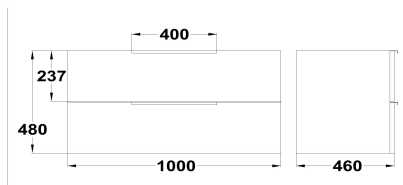

## INCA + 2 drawers bath cabinet

Ref: F54120020EE600A EAN: 8413509278849

Finish: Nature wood/ black

- 100 cm
- PB (particle board).
  - You can add an Inca+ countertop to this bath cabinet and use this bath cabinet with a countertop basin.
  - Made in Spain.
  - For countertop basins and wall hung basins compositions.
  - Hettich Fittings.
  - Soft close mechanism.
  - Drawer interior colour: Anthracite.
  - Pre-Assembled (No assembly required).
  - Metallic handle.
  - With syphon cut-out.