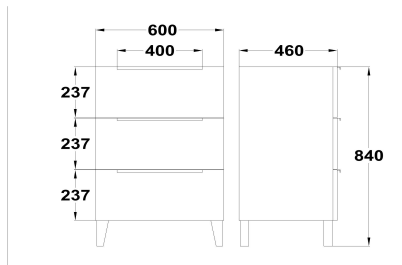

INCA +
3 drawers bath cabinet with legs

Ref: F5421002022200A EAN: 8413509278856

Finish: Matte white

60 cm

- PB (particle board).
- You can add an Inca+ countertop to this bath cabinet and use this bath cabinet with a countertop basin.
- Made in Spain.
- For countertop basins and wall hung basins compositions.
- Hettich Fittings.
- Soft close mechanism.
- Drawer interior colour: Anthracite.
- Pre-Assembled (No assembly required).
- Metallic handle.
- With syphon cut-out.