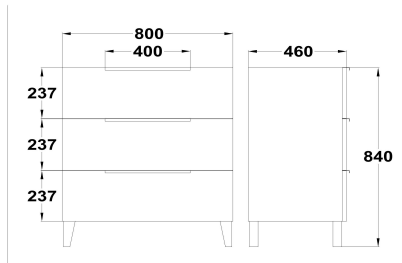

INCA + 3 drawers bath cabinet with legs

Ref: F5421002022400A EAN: 8413509278863

Finish: Matte white

80 cm

- PB (particle board).
- You can add an Inca+ countertop to this bath cabinet and use this bath cabinet with a countertop basin.
- Made in Spain.
- For countertop basins and wall hung basins compositions.
- Hettich Fittings.
- Soft close mechanism.
- Drawer interior colour: Anthracite.
- Pre-Assembled (No assembly required).
- Metallic handle.
- With syphon cut-out.