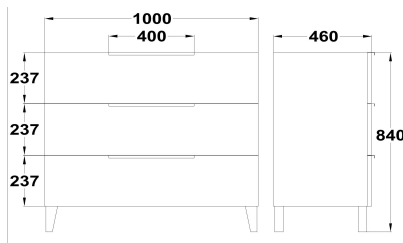

INCA + 3 drawers bath cabinet with legs

Ref: F5421002022600A EAN: 8413509278870

Finish: Matte white

100 cm

- PB (particle board).
- You can add an Inca+ countertop to this bath cabinet and use this bath cabinet with a countertop basin.
- Made in Spain.
- For countertop basins and wall hung basins compositions.
- Hettich Fittings.
- Soft close mechanism.
- Drawer interior colour: Anthracite.
- Pre-Assembled (No assembly required).
- Metallic handle.
- With syphon cut-out.