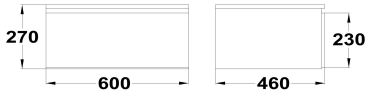

SINEU

1 drawer bath cabinet

Ref: F8302002022200A EAN: 8413509278887

Finish: Matte white

60 cm

- PB (particle board).
- Made in Spain.
- Hettich Fittings.
- Soft close mechanism.
- Full drawer extension: 100% interior access.
- Drawer interior colour: Anthracite.
- Pre-Assembled (No assembly required).
- Without syphon cut-out.