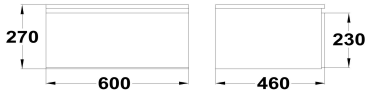

## 1 drawer bath cabinet

Ref: F83020020EE200A EAN: 8413509278795

Finish: Nature wood

60 cm

- PB (particle board).
- Made in Spain.
- Hettich Fittings.
- Soft close mechanism.
- Full drawer extension: 100% interior access.
- Drawer interior colour: Anthracite.
- Pre-Assembled (No assembly required).
- Without syphon cut-out.