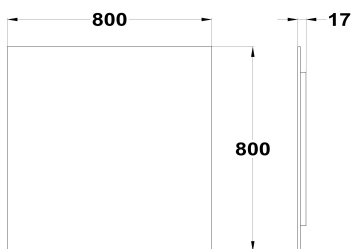

INCA +
Mirror

Ref: 187250020 EAN: 8434777003803

• 80x80 cm.

Legal disclaimer:

*Certain technical factors and features of our finishes may be altered due to possible variations in the configuration of your computer and/or printer; these data are therefore only approximate and not definitive. We regularly review our product specifications to improve their characteristics and warranties. Please request detailed information from our sales department for any building or refitting projects.