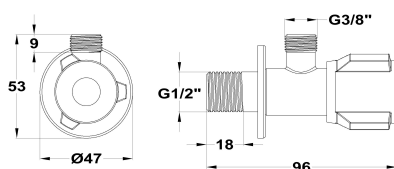

STROHM Angle valve

Ref: 150320200 EAN: 8413509281108

Finish: Chrome

- 1/4 turn quick shut-off.
- AISI 304 stainless steel.
- Anti-limescale.
- Precise and smooth ceramic cartridge.
- Handle with excellent grip.
- G1/2" wall connection.
- G3/8" outlet connection.