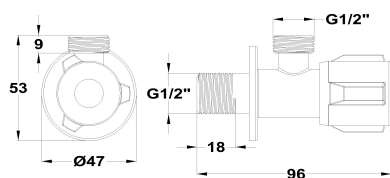

**STROHM**
Angle valve

Ref: 150320210 EAN: 8413509281122

Finish: Chrome

- 1/4 turn quick shut-off.
- AISI 304 stainless steel.
- Anti-limescale.
- Precise and smooth ceramic cartridge.
- Handle with excellent grip.