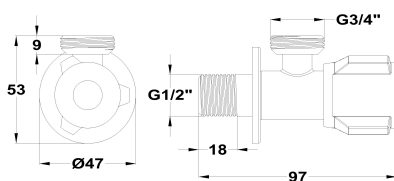

STROHM

Angle valve

Ref: 150320220 EAN: 8413509281146

- 1/4 turn quick shut-off.
- AISI 304 stainless steel.
- Anti-limescale.
- Precise and smooth ceramic cartridge.
- Handle with excellent grip.
- G1/2" wall connection.
- 3/4" outlet connection.