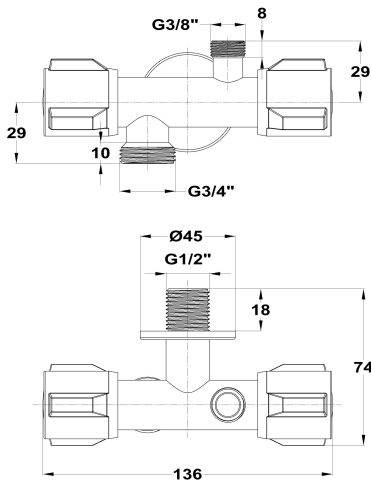

STROHM
Angle valve

Ref: 150330240 EAN: 8413509281177

Finish: Chrome

- 1/4 turn quick shut-off.
- AISI 304 stainless steel.
- Anti-limescale.
- Precise and smooth ceramic cartridge.
- Handle with excellent grip.
- G1/2" wall connection.
- G 3/8" y 3/4" outlet connection.