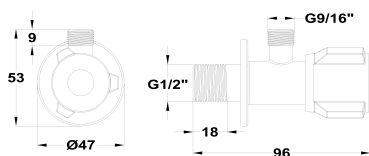

STROHM Angle valve

Ref: 150330250 EAN: 8413509281238

Finish: Chrome

- 1/4 turn quick shut-off.
- AISI 304 stainless steel.
- Anti-limescale.
- Precise and smooth ceramic cartridge.
- Handle with excellent grip.
- G1/2" wall connection.
- G 9/16" outlet connection.