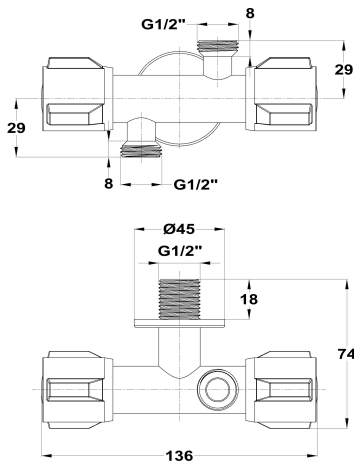

**STROHM**  
**Angle valve**

Ref: 150330230 EAN: 8413509281160

- 1/4 turn quick shut-off.
- AISI 304 stainless steel.
- Anti-limescale.
- Precise and smooth ceramic cartridge.
- Handle with excellent grip.
- G1/2" wall connection.
- G 1/2" y 1/2" outlet connection.