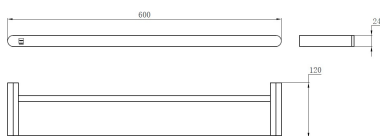

ROOMS

Double towel bar

Ref: 170990200 EAN: 8413509258698

Finish: Chrome

- Metallic.
- Wall mounted installation.
- Includes wall mounting kit.

Legal disclaimer:

*Certain technical factors and features of our finishes may be altered due to possible variations in the configuration of your computer and/or printer; these data are therefore only approximate and not definitive. We regularly review our product specifications to improve their characteristics and warranties. Please request detailed information from our sales department for any building or refitting projects.