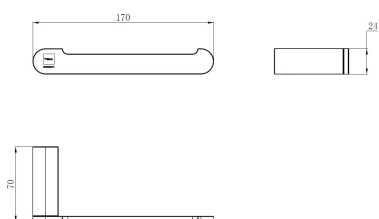

ROOMS

Toilet paper holder

Ref: 171010200 EAN: 8413509258711

Finish: Chrome

- Metallic.
- Wall mounted installation.
- Includes wall mounting kit.

Legal disclaimer:

*Certain technical factors and features of our finishes may be altered due to possible variations in the configuration of your computer and/or printer; these data are therefore only approximate and not definitive. We regularly review our product specifications to improve their characteristics and warranties. Please request detailed information from our sales department for any building or refitting projects.