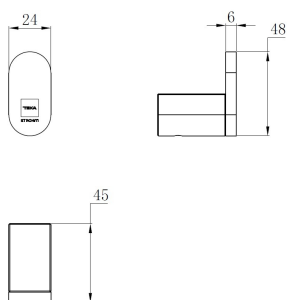

ROOMS

Towel hook

Ref: 171020200 EAN: 8413509258711

Finish: Chrome

- Metallic.
- Wall mounted installation.
- Includes wall mounting kit.

Legal disclaimer:

*Certain technical factors and features of our finishes may be altered due to possible variations in the configuration of your computer and/or printer; these data are therefore only approximate and not definitive. We regularly review our product specifications to improve their characteristics and warranties. Please request detailed information from our sales department for any building or refitting projects.