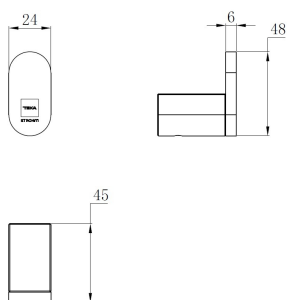

### Towel hook

Ref: 171020200 EAN: 8413509258711

Finish: Chrome

- Metallic.
- Wall mounted installation.
- Includes wall mounting kit.