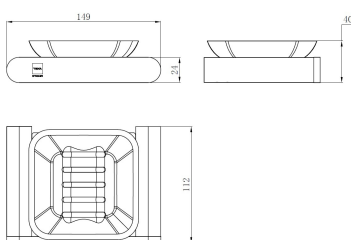

ROOMS

Soap dish with holder

Ref: 171030200 EAN: 8413509258735

Finish: Chrome

- Metallic.
- Wall mounted installation.
- Includes wall mounting kit.

Legal disclaimer:

*Certain technical factors and features of our finishes may be altered due to possible variations in the configuration of your computer and/or printer; these data are therefore only approximate and not definitive. We regularly review our product specifications to improve their characteristics and warranties. Please request detailed information from our sales department for any building or refitting projects.