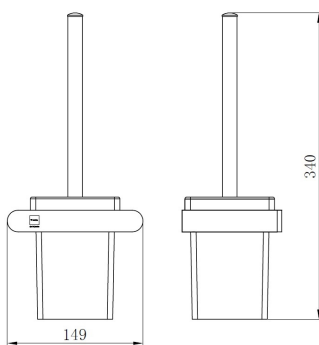

ROOMS

Toilet brush set

Ref: 171040200 EAN: 8413509258742

Finish: Chrome

- Metallic.
- Wall mounted installation.
- Includes wall mounting kit.

Legal disclaimer:

*Certain technical factors and features of our finishes may be altered due to possible variations in the configuration of your computer and/or printer; these data are therefore only approximate and not definitive. We regularly review our product specifications to improve their characteristics and warranties. Please request detailed information from our sales department for any building or refitting projects.