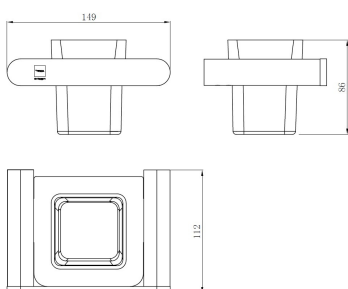

ROOMS

Wall mounted tumbler holder

Ref: 171070200 EAN: 8413509258773

Finish: Chrome

- Metallic.
- Wall mounted installation.
- Includes wall mounting kit.

Legal disclaimer:

*Certain technical factors and features of our finishes may be altered due to possible variations in the configuration of your computer and/or printer; these data are therefore only approximate and not definitive. We regularly review our product specifications to improve their characteristics and warranties. Please request detailed information from our sales department for any building or refitting projects.