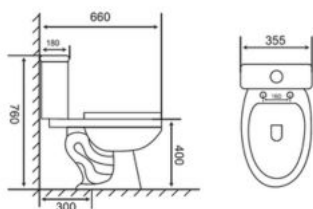

CONCEPT

Floor toilet

Ref: 700580200 EAN: 8413509281412

- High quality ceramic.
- Vertical syphon: 30cm.
- Soft close seat.
- 1 function.
- Installation kit included.
- Anillo de cera incluido.
- Adjustable fill and flush valve.