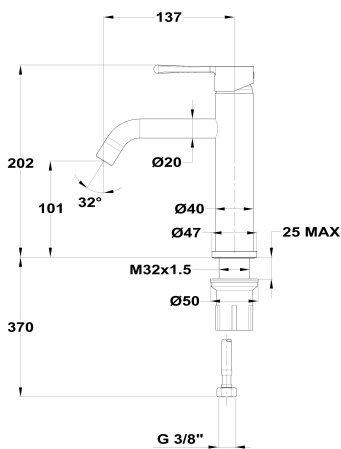

ORIGEHM
M washbasin mixer

Ref: 34386027G6 EAN: 8413509282259

Finish: Brushed gold

- Precise and smooth ceramic cartridge.
- PVD finish.
- Anti-fingerprint treatment.
- Cold start.
- Water flow limiter 4 L/min.
- Save over 60% more water compared to a standard tap.
- Ideal for BREEAM and LEED projects.
- Easy Fix fast installation system.
- 3/8" flexible inlet pipes included.
- Anti-limescale aerator.
- Without drain stopper.