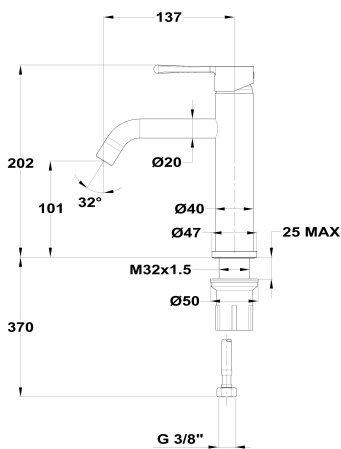

ORIGEHM
M washbasin mixer

Ref: 34386027GM EAN: 8413509282266

Finish: Gun metal

- Precise and smooth ceramic cartridge.
- PVD finish.
- Anti-fingerprint treatment.
- Cold start.
- Water flow limiter 4 L/min.
- Save over 60% more water compared to a standard tap.
- Ideal for BREEAM and LEED projects.
- Easy Fix fast installation system.
- 3/8" flexible inlet pipes included.
- Anti-limescale aerator.
- Without drain stopper.