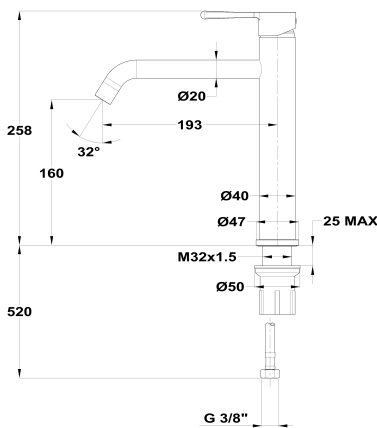

ORIGEHM
XI washbasin mixer

Ref: 34366027G6 EAN: 8413509282280

Finish: Brushed gold

- Precise and smooth ceramic cartridge.
- PVD finish.
- Anti-fingerprint treatment.
- Cold start.
- Water flow limiter 4 L/min.
- Save over 60% more water compared to a standard tap.
- Ideal for BREEAM and LEED projects.
- Easy Fix fast installation system.
- 3/8" flexible inlet pipes included.
- Anti-limescale aerator.
- Without drain stopper.