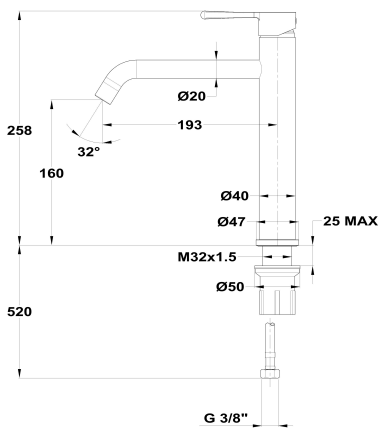

ORIGEHM
XI washbasin mixer

Ref: 34366027GM EAN: 8413509282297

Finish: Gun metal

- Precise and smooth ceramic cartridge.
- PVD finish.
- Anti-fingerprint treatment.
- Cold start.
- Water flow limiter 4 L/min.
- Save over 60% more water compared to a standard tap.
- Ideal for BREEAM and LEED projects.
- Easy Fix fast installation system.
- 3/8" flexible inlet pipes included.
- Anti-limescale aerator.
- Without drain stopper.