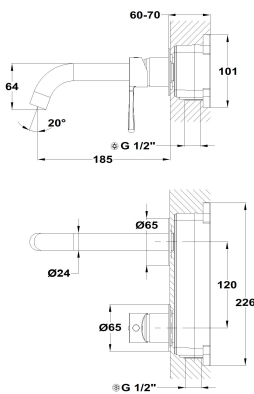

ORIGEHM
Wall-mounted washbasin mixer

Ref: 344610250 EAN: 8413509282396

Finish: Chrome

- Water flow limiter 4 L/min.
- Save over 60% more water compared to a standard tap.
- Ideal for BREEAM and LEED projects.
- Built in part included.