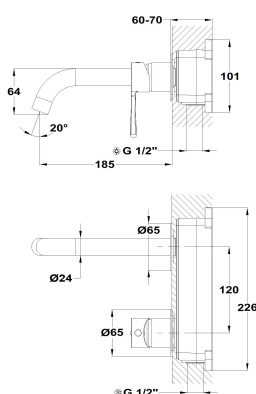

ORIGEHM

Wall-mounted washbasin mixer

Ref: 34461025G6 EAN: 8413509282419

Finish: Brushed gold

- PVD finish.
- Anti-fingerprint treatment.
- Water flow limiter 4 L/min.
- Save over 60% more water compared to a standard tap.
- Ideal for BREEAM and LEED projects.
- Built in part included.