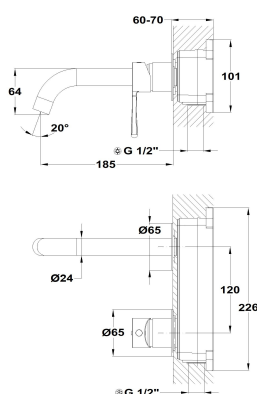

ORIGEHM

Wall-mounted washbasin mixer

Ref: 34461025G6 EAN: 8413509282419

Finish: Brushed gold

- PVD finish.
- Anti-fingerprint treatment.
- Water flow limiter 4 L/min.
- Save over 60% more water compared to a standard tap.
- Ideal for BREEAM and LEED projects.
- Built in part included.