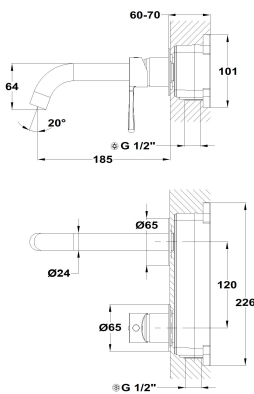

ORIGEHM
Wall-mounted washbasin mixer

Ref: 34461025GM EAN: 8413509282426

Finish: Gun metal

- PVD finish.
- Anti-fingerprint treatment.
- Water flow limiter 4 L/min.
- Save over 60% more water compared to a standard tap.
- Ideal for BREEAM and LEED projects.
- Built in part included.