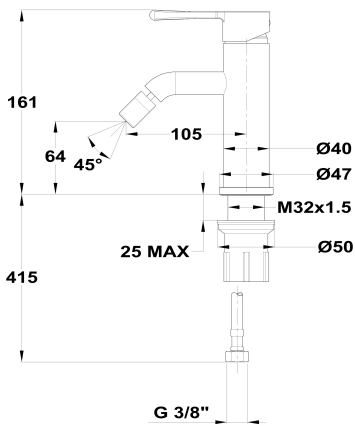

ORIGEHM
Bidet mixer

Ref: 34626027G6 EAN: 8413509282044

Finish: Brushed gold

- Precise and smooth ceramic cartridge.
- Swivel ball joint.
- Cold start.
- Water flow limiter 4 L/min.
- Save over 60% more water compared to a standard tap.
- Ideal for BREEAM and LEED projects.
- Easy Fix fast installation system.
- 3/8" flexible inlet pipes included.
- Anti-limescale aerator.
- Without drain stopper.