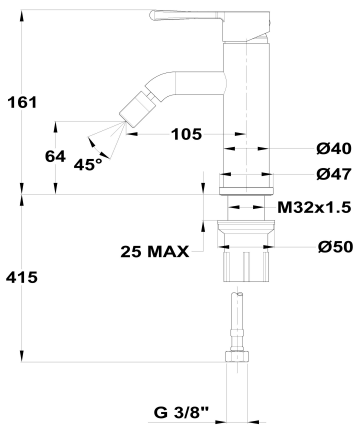

ORIGEHM
Bidet mixer

Ref: 34626027GM EAN: 8413509282051

Finish: Gun metal

- Precise and smooth ceramic cartridge.
- PVD finish.
- Anti-fingerprint treatment.
- Swivel ball joint.
- Cold start.
- Water flow limiter 4 L/min.
- Save over 60% more water compared to a standard tap.
- Ideal for BREEAM and LEED projects.
- Easy Fix fast installation system.
- Anti-limescale aerator.
- With drain stopper.